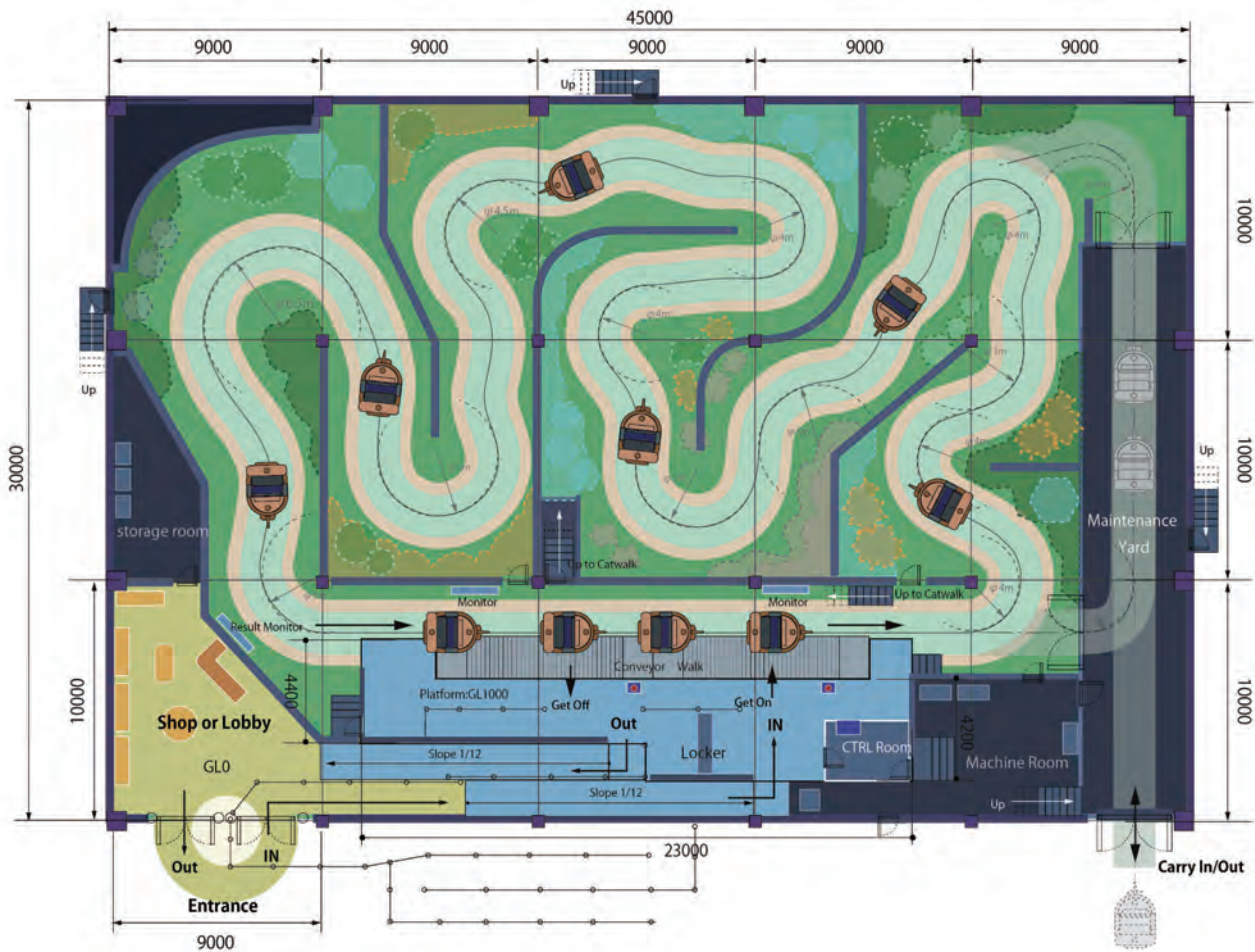

**Suspended
Dark Ride**

Sansei Technologies delivers
excitement throughout the world.

MOVING *for* **SMILES.**

Sansei Technologies, Inc.

3-29, Miyahara 4-Chome,
Yodogawa-ku, Osaka #532-0003 JAPAN

Contact us : r.info@sansei-technologies.com
<https://www.sansei-technologies.com/eng/>

Suspended Dark Ride

Sansei's Suspended Dark Ride consists of multiple number of individual, non-connected vehicles. The vehicles are suspended and guided along the ride track by a special vehicle mounted bogie assembly. Theming of the vehicle can be customized in many different ways. Onboard audio, lighting and interactive systems can be incorporated in the vehicles.

- ✓ Track Length : 100-200 m
- ✓ Capacity : 2-4 persons
- ✓ Vehicles : 10-17 vehicles
- ✓ Speed : 0.9-1.5 m/s
- ✓ THC : 360-830 pph
- ✓ Ride Cycle : 4-7 min