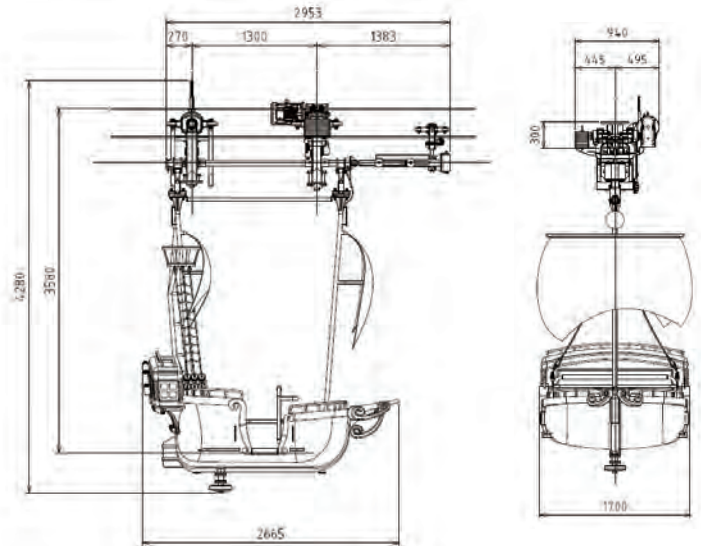

- ✓ Track Length : 100-200 m
- ✓ Capacity : 2-4 persons
- ✓ Vehicles : 10-17 vehicles
- ✓ Speed : 0.9-1.5 m/s
- ✓ THC : 360-830 pph
- ✓ Ride Cycle : 4-7 min